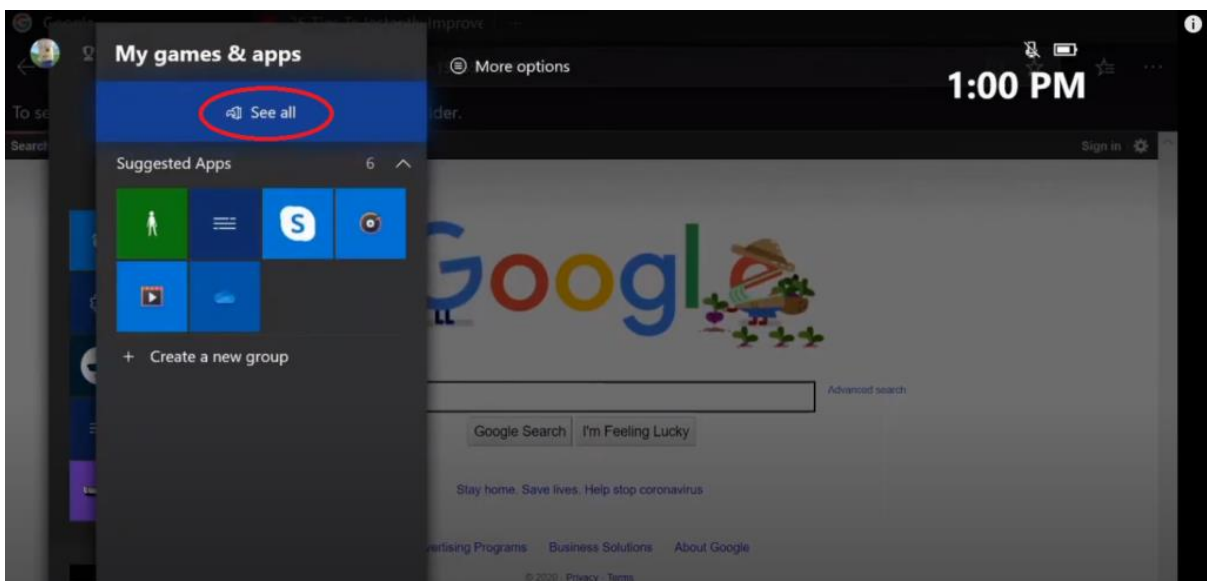

How to access Google Classroom on an XBOX

You are able to access Google Classroom on a wide variety of Gaming Consoles. One of these being an XBOX. This tutorial will work for any XBOX ONE with an Internet Connection. This will also work with the previous generation on XBOX, the 360 – however the instructions will differ from the below ...

Start out by ensuring you are on your XBOX home screen. If you are not, press 'Home' on the controller and scroll down to 'My games & Apps' ...

Then press on 'See All' ...

From there, scroll down to 'Apps', move to the right hand screen and select 'Microsoft Edge'. You can also use the Sort function at the top should you struggle to find it ...

From there, you will then be able to search the internet. You can use your controller to navigate the screen, and type, or you can plug in a generic USB Keyboard and Mouse to navigate to classroom.google.com ...