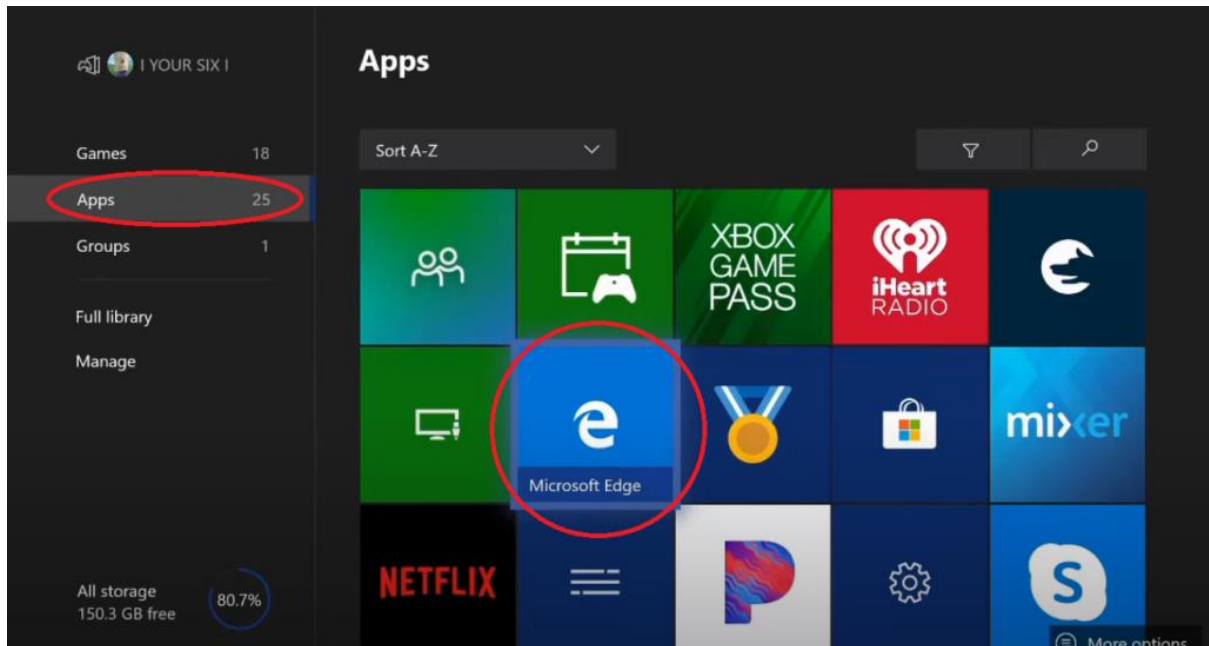

How to access Google Classroom on an XBOX

You are able to access Google Classroom on a wide variety of Gaming Consoles. One of these being an XBOX. This tutorial will work for any XBOX ONE with an Internet Connection. This will also work with the previous generation on XBOX, the 360 – however the instructions will differ from the below ...

Start out by ensuring you are on your XBOX home screen. If you are not, press 'Home' on the controller and scroll down to 'My games & Apps' ...

Then press on 'See All' ...

From there, scroll down to 'Apps', move to the right hand screen and select 'Microsoft Edge'. You can also use the Sort function at the top should you struggle to find it ...