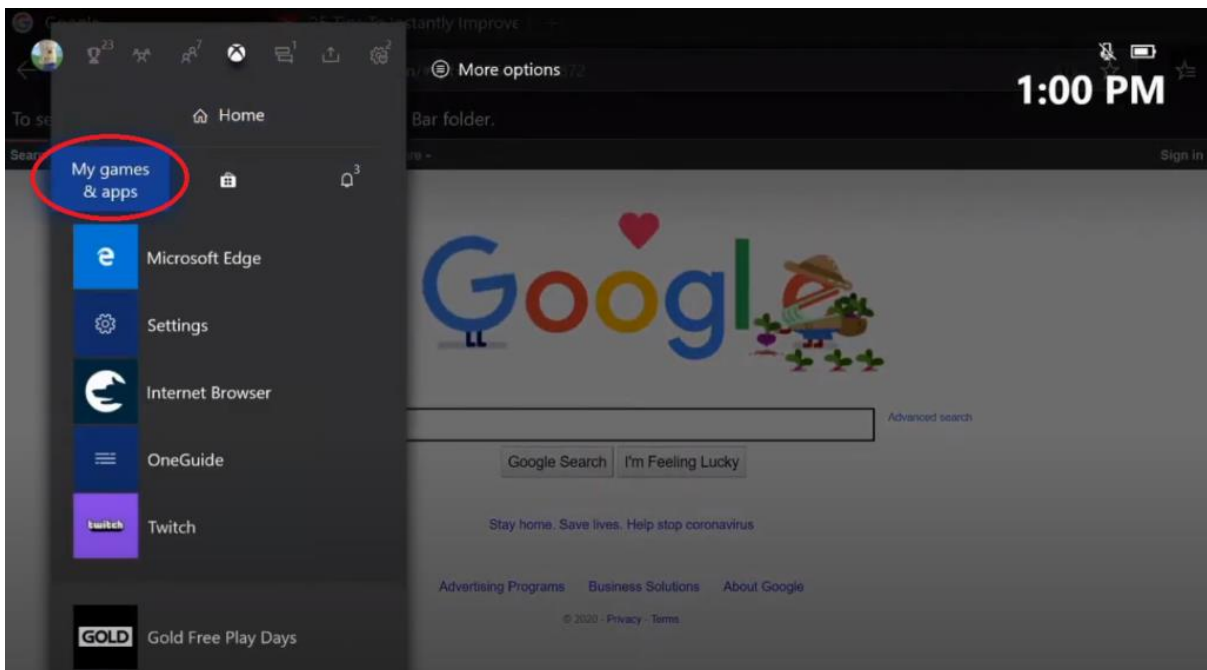

How to access Google Classroom on an XBOX

You are able to access Google Classroom on a wide variety of Gaming Consoles. One of these being an XBOX. This tutorial will work for any XBOX ONE with an Internet Connection. This will also work with the previous generation on XBOX, the 360 – however the instructions will differ from the below ...

Start out by ensuring you are on your XBOX home screen. If you are not, press 'Home' on the controller and scroll down to 'My games & Apps' ...

Then press on 'See All' ...

From there, scroll down to 'Apps', move to the right hand screen and select 'Microsoft Edge'. You can also use the Sort function at the top should you struggle to find it ...

From there, you will then be able to search the internet. You can use your controller to navigate the screen, and type, or you can plug in a generic USB Keyboard and Mouse to navigate to classroom.google.com ...